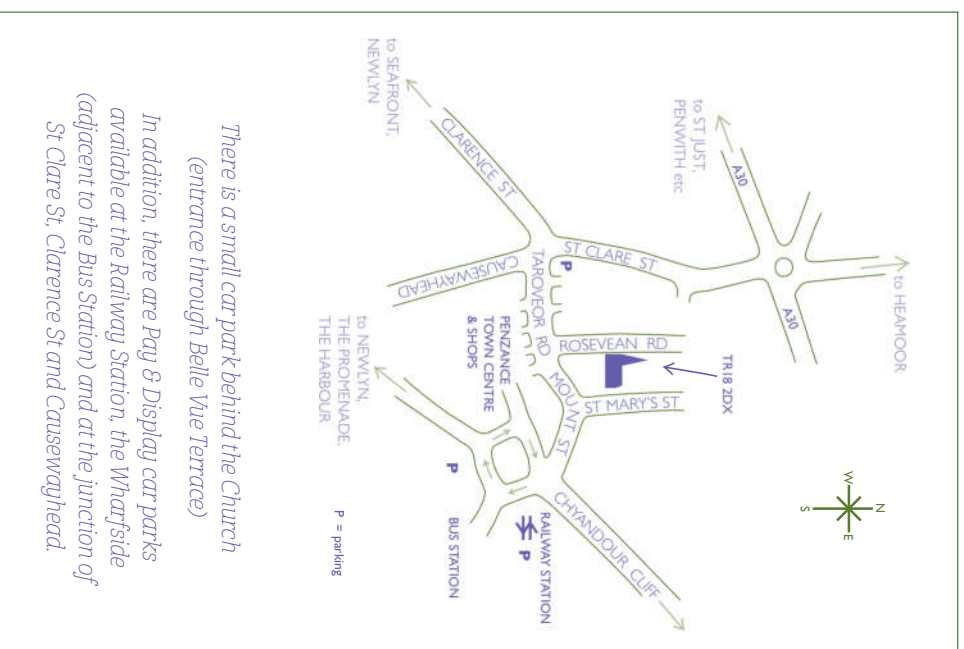

Tickets bought in advance will be available on the door each night of the week.

HOW TO FIND US

There is a small car park behind the Church (entrance through Belle Vue Terrace)

In addition, there are Pay & Display car parks available at the Railway Station, the Wharfside (adjacent to the Bus Station) and at the junction of St Clare St, Clarence St and Causewayhead.

CELEBRATION OF MASS AND ART

Concert Series

12-19 May 2024

THE CATHOLIC CHURCH OF THE
IMMACULATE CONCEPTION

Rosevean Road,
Penzance
TR18 2DX

ALL
WELCOME
Bring a friend!

INCLUDING DAYTIME EVENTS
10:30am — 1pm